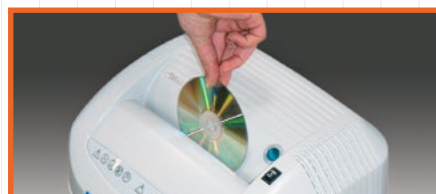

AUTOMATIC REVERSE in case of jamming

REMOVABLE WASTE BIN for easy emptying operations

ECO-FRIENDLY: do not require plastic bags

FRONT WINDOW to check the shreds level

SHRED UP TO 19 SHEETS OF PAPER AT A TIME by inserting them into the wide and convenient throat